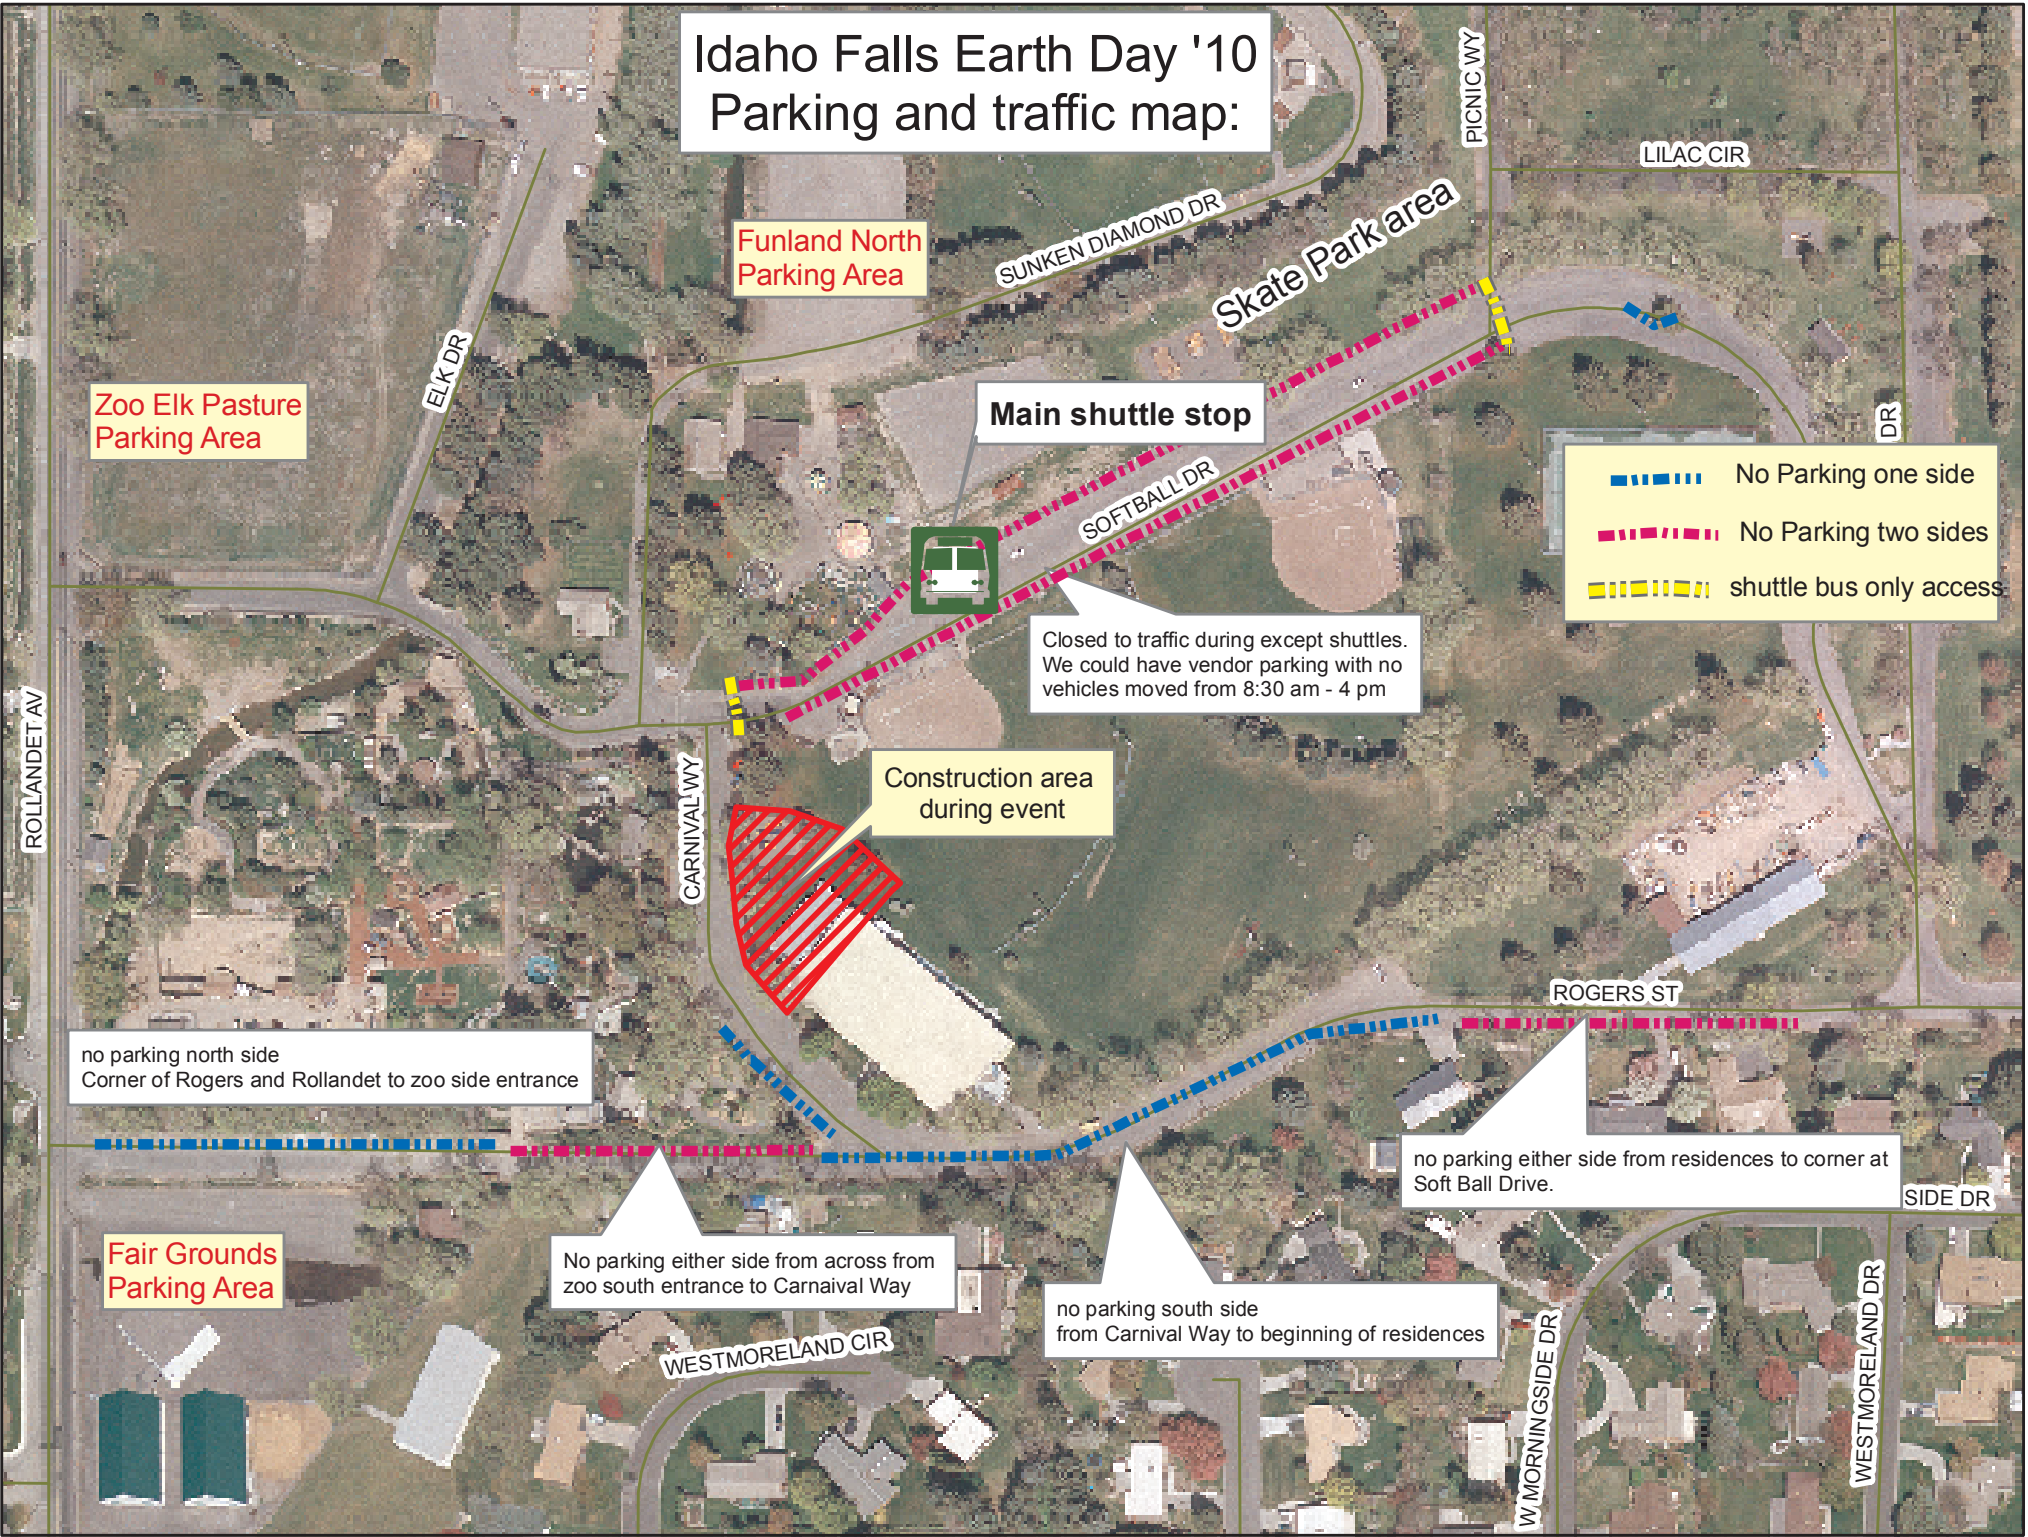

Idaho Falls Earth Day '10 Parking and traffic map:

Zoo Elk Pasture
Parking Area

Funland North
Parking Area

Skate Park area

Main shuttle stop

Closed to traffic during except shuttles.
We could have vendor parking with no
vehicles moved from 8:30 am - 4 pm

Construction area
during event

- No Parking one side
- No Parking two sides
- shuttle bus only access

no parking north side
Corner of Rogers and Rollandet to zoo side entrance

no parking either side from residences to corner at
Soft Ball Drive.

ROLLANDET AV

ELK DR

CARNIVAL WY

SUNKEN DIAMOND DR

SOFTBALL DR

PICNIC WY

LILAC CIR

ROGERS ST

SIDE DR

DR